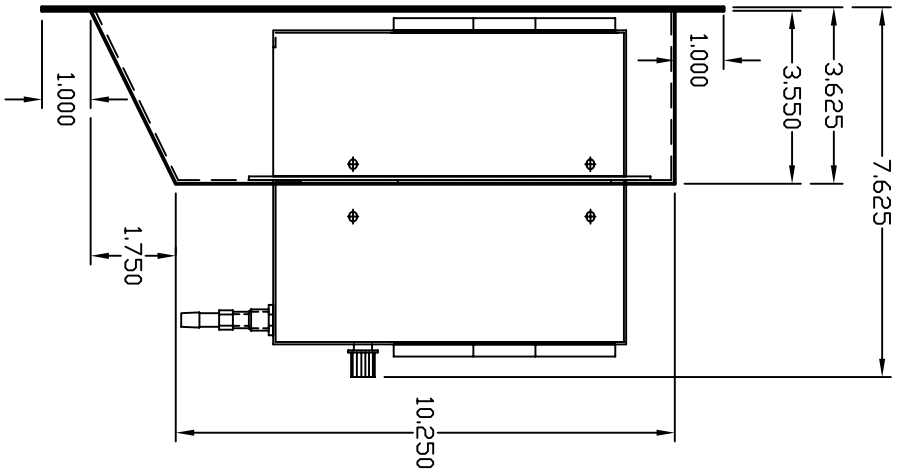

SIDE VIEW

REAR VIEW

MATERIAL IS .080" ALLOY 5052 ALUMINUM
ALL SEAMS TO BE WELDED AND GROUND SMOOTH

120 RECESS FRAME
(RF-120)
SCALE: 1/2"=1"
DATE: 3/27/07
SALES

1825 Stout Dr., Warminster, PA 18974
(215) 443-5190 FAX: (215) 443-9564
WWW.EICSOLUTIONS.COM