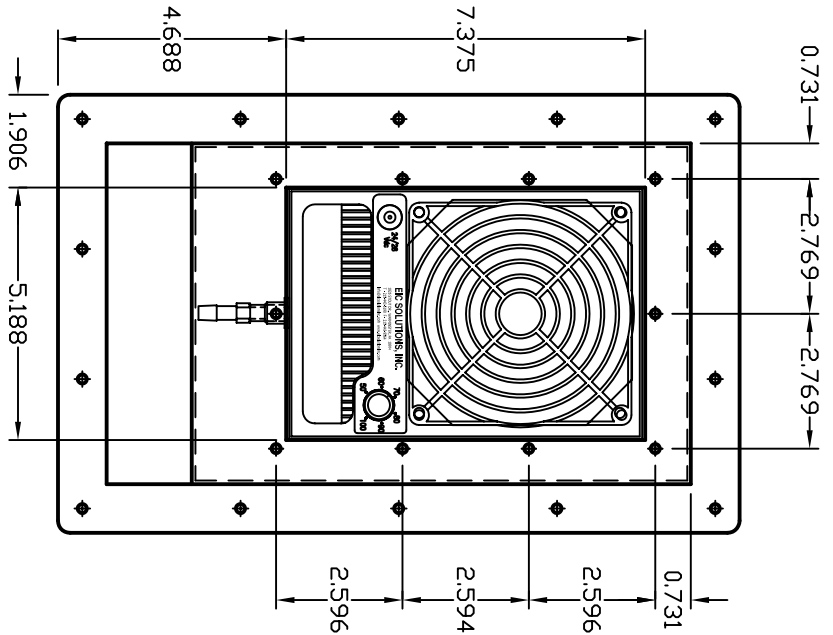

REAR VIEW

MATERIAL IS .080" ALLOY 5052 ALUMINUM
ALL SEAMS TO BE WELDED AND GROUND SMOOTH

120 RECESS FRAME
(RF-120)
SCALE: 1/2"=1"
DATE: 3/27/07
SALES

1825 Stout Dr., Warminster, PA 18974
(215) 443-5190 FAX: (215) 443-9564
WWW.EICSOLUTIONS.COM